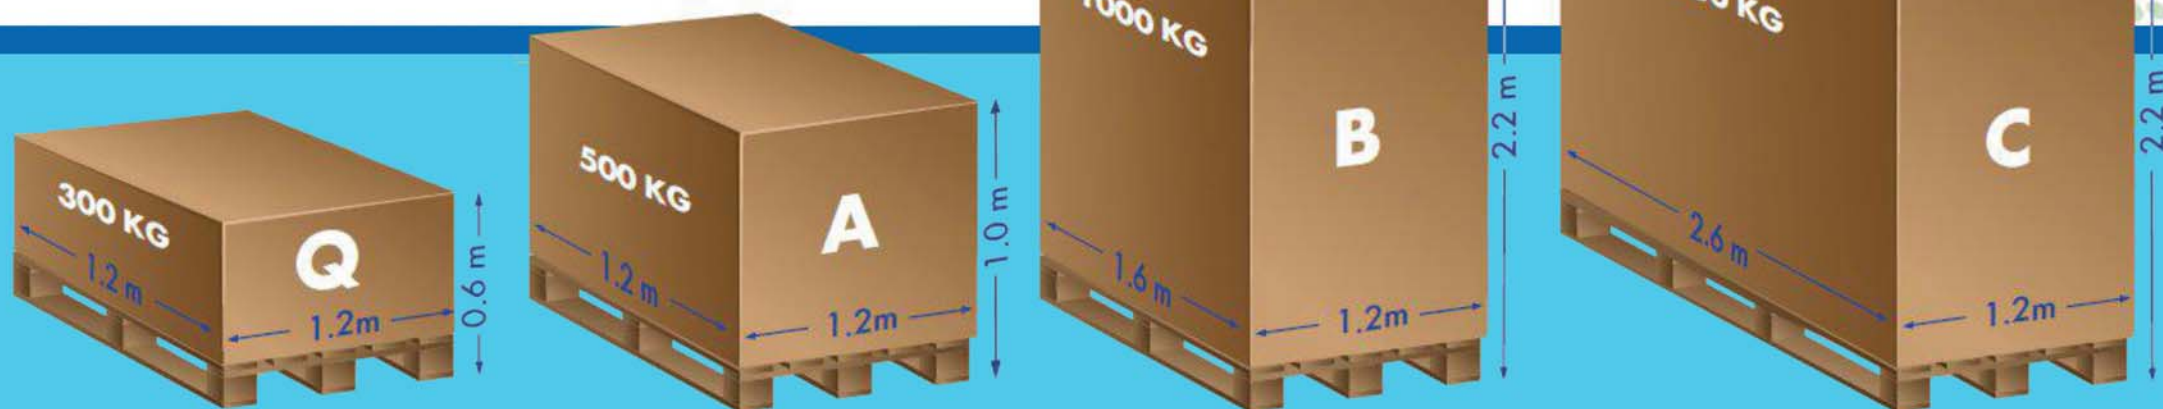

PALLET DEFINITIONS

Pallet definitions for UK and European deliveries

Q 300kg 1.2m x 1.2m x 0.600m

A 500kg 1.2 x 1.2 x 1.0m

B 1000kg 1.2m x 1.6m x 2.2m

C 1250kg 1.2 x 2.6m x 2.2m

Croft Lodge, The Green,
Bardwell, Bury St Edmunds,
Suffolk IP31 1AW